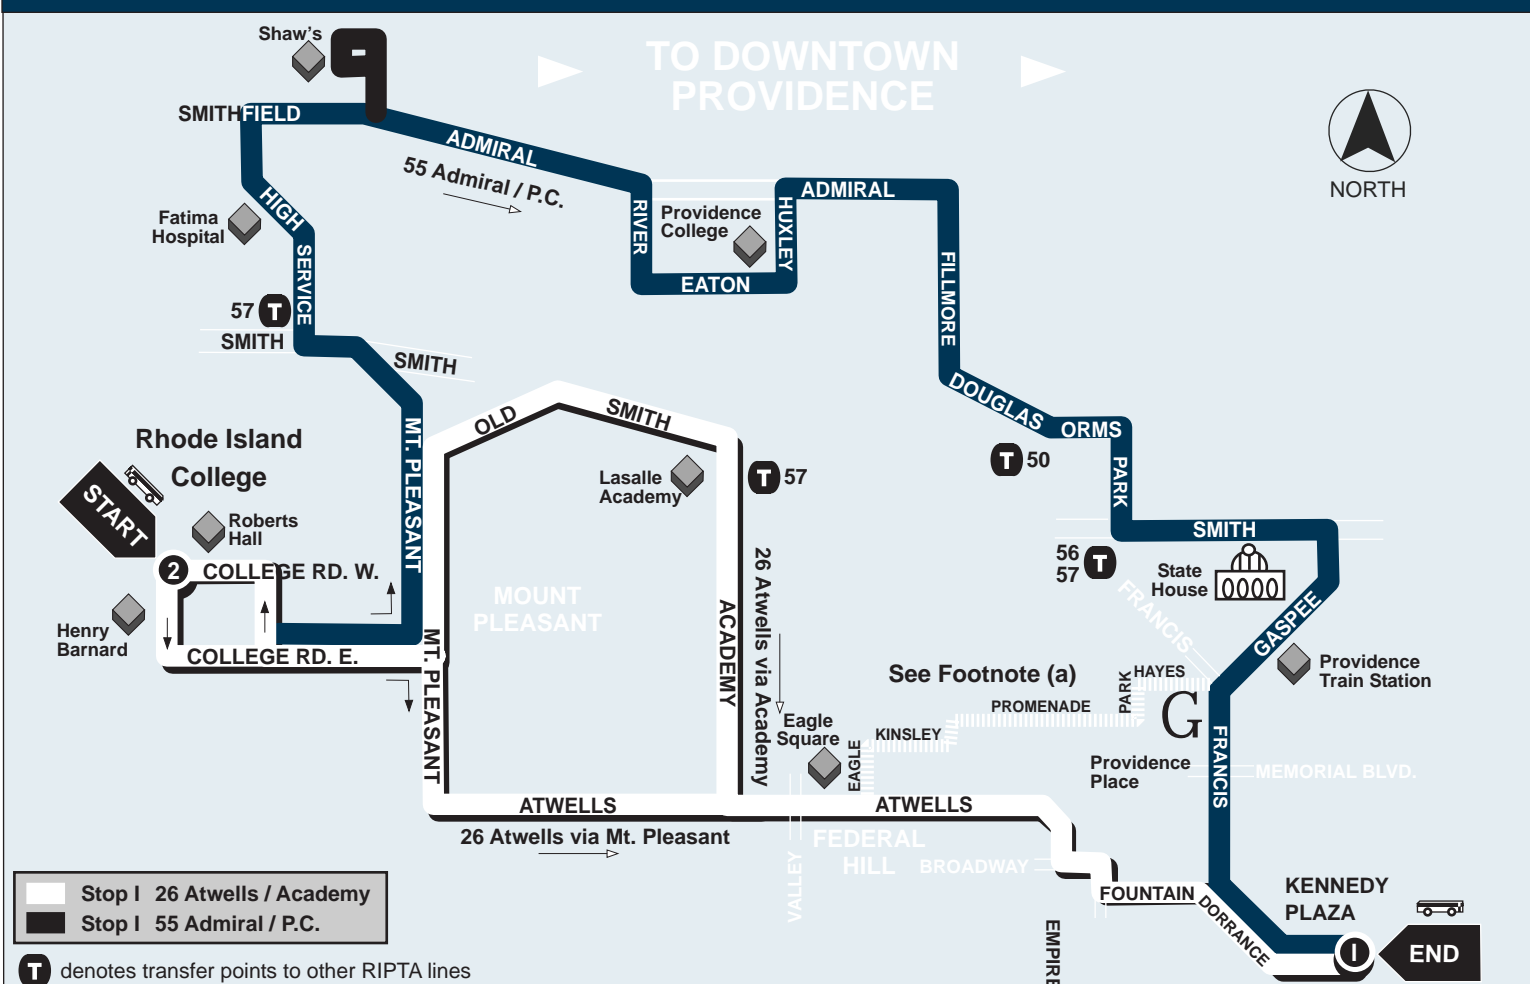

RHODE ISLAND COLLEGE

BUS ROUTE	BUS OPERATES via	BUS STARTS at RI College	BUS ENDS at Kennedy Plaza	BUS ROUTE	BUS OPERATES via	BUS STARTS at RI College	BUS ENDS at Kennedy Plaza
MONDAY TO FRIDAY				SATURDAY			
a 55	Admiral	529a	556a	55	Admiral	628a	656a
a 26	Mt. Pleasant	539a	556a	26	Mt. Pleasant	639a	658a
26	Academy	610a	631a	55	Admiral	703a	731a
55	Admiral	609a	636a	26	Academy	728a	751a
55	Admiral	629a	656a	55	Admiral	738a	806a
26	Mt. Pleasant	643a	701a	55	Admiral	813a	841a
55	Admiral	653a	721a	a 26	Mt. Pleasant	821a	838a
a 26	Academy	720a	741a	55	Admiral	848a	916a
55	Admiral	717a	746a	a 26	Academy	910a	931a
55	Admiral	742a	811a	55	Admiral	921a	951a
26	Mt. Pleasant	757a	816a	55	Admiral	947a	1017a
55	Admiral	807a	836a	a 26	Mt. Pleasant	1005a	1022a
26	Academy	828a	851a	55	Admiral	1013a	1043a
55	Admiral	833a	902a	55	Admiral	1039a	1109a
a 26	Mt. Pleasant	909a	926a	a 26	Academy	1052a	1113a
55	Admiral	859a	928a	55	Admiral	1105a	1135a
55	Admiral	923a	954a	55	Admiral	1131a	1201p
26	Academy	953a	1016a	a 26	Mt. Pleasant	1147a	1204p
55	Admiral	949a	1020a	55	Admiral	1157a	1227p
55	Admiral	1015a	1046a	55	Admiral	1223p	1253p
26	Mt. Pleasant	1047a	1106a	a 26	Academy	1234p	1255p
55	Admiral	1041a	1112a	55	Admiral	1249p	119p
55	Admiral	1107a	1138a	55	Admiral	115p	145p
a 26	Academy	1135a	1156a	a 26	Mt. Pleasant	129p	146p
55	Admiral	1133a	1204p	55	Admiral	141p	211p
55	Admiral	1159a	1230p	55	Admiral	207p	237p
26	Mt. Pleasant	1227p	1246p	a 26	Academy	216p	237p
55	Admiral	1225p	1256p	55	Admiral	233p	303p
55	Admiral	1249p	122p	55	Admiral	259p	329p
a 26	Academy	115p	136p	a 26	Mt. Pleasant	311p	328p
55	Admiral	114p	148p	55	Admiral	325p	355p
26	Mt. Pleasant	152p	211p	55	Admiral	351p	421p
55	Admiral	142p	216p	a 26	Academy	358p	419p
55	Admiral	210p	244p	55	Admiral	417p	447p
26	Academy	223p	246p	55	Admiral	452p	522p
55	Admiral	238p	312p	a 26	Mt. Pleasant	453p	510p
a 26	Mt. Pleasant	304p	321p	55	Admiral	527p	557p
55	Admiral	307p	340p	a 26	Academy	540p	601p
a 26	Academy	335p	356p	55	Admiral	602p	632p
55	Admiral	334p	408p	a 26	Mt. Pleasant	631p	648p
a 26	Mt. Pleasant	414p	431p	55	Admiral	637p	707p
55	Admiral	402p	436p	55	Admiral	712p	742p
55	Admiral	430p	504p	55	Admiral	747p	817p
a 26	Academy	445p	506p	55	Admiral	822p	852p
55	Admiral	458p	532p	55	Admiral	858p	926p
a 26	Mt. Pleasant	524p	541p				
55	Admiral	526p	600p				
a 26	Academy	556p	616p				
55	Admiral	600p	630p				
55	Admiral	631p	701p				
a 26	Mt. Pleasant	649p	706p				
55	Admiral	656p	726p				
a 26	Academy	734p	754p				
55	Admiral	808p	836p				
55	Admiral	843p	911p				
55	Admiral	1023p	1051p				

(a) Trip operates via Kinsley - Promenade and serves Providence Place Mall

No Service on Sunday or Holiday. Passengers needing Sunday service may board #56 Chalkstone Bus at Chalkstone & Mt. Pleasant or #57 Smith Bus at Smith & Mt. Pleasant.

RIC Students may purchase RIPTA Fare Products at half price with ID at the bookstore in the student union

Unlimited Ride Monthly Pass.....	~~$55.00~~	$27.50
15 Ride Pass (Incl. free transfers).....	~~$23.00~~	$11.50
RIPTIKs (10 one ride tickets w/ free transfer).....	~~$17.00~~	$8.75

7 Day Pass for $20   1 Day Pass for $5