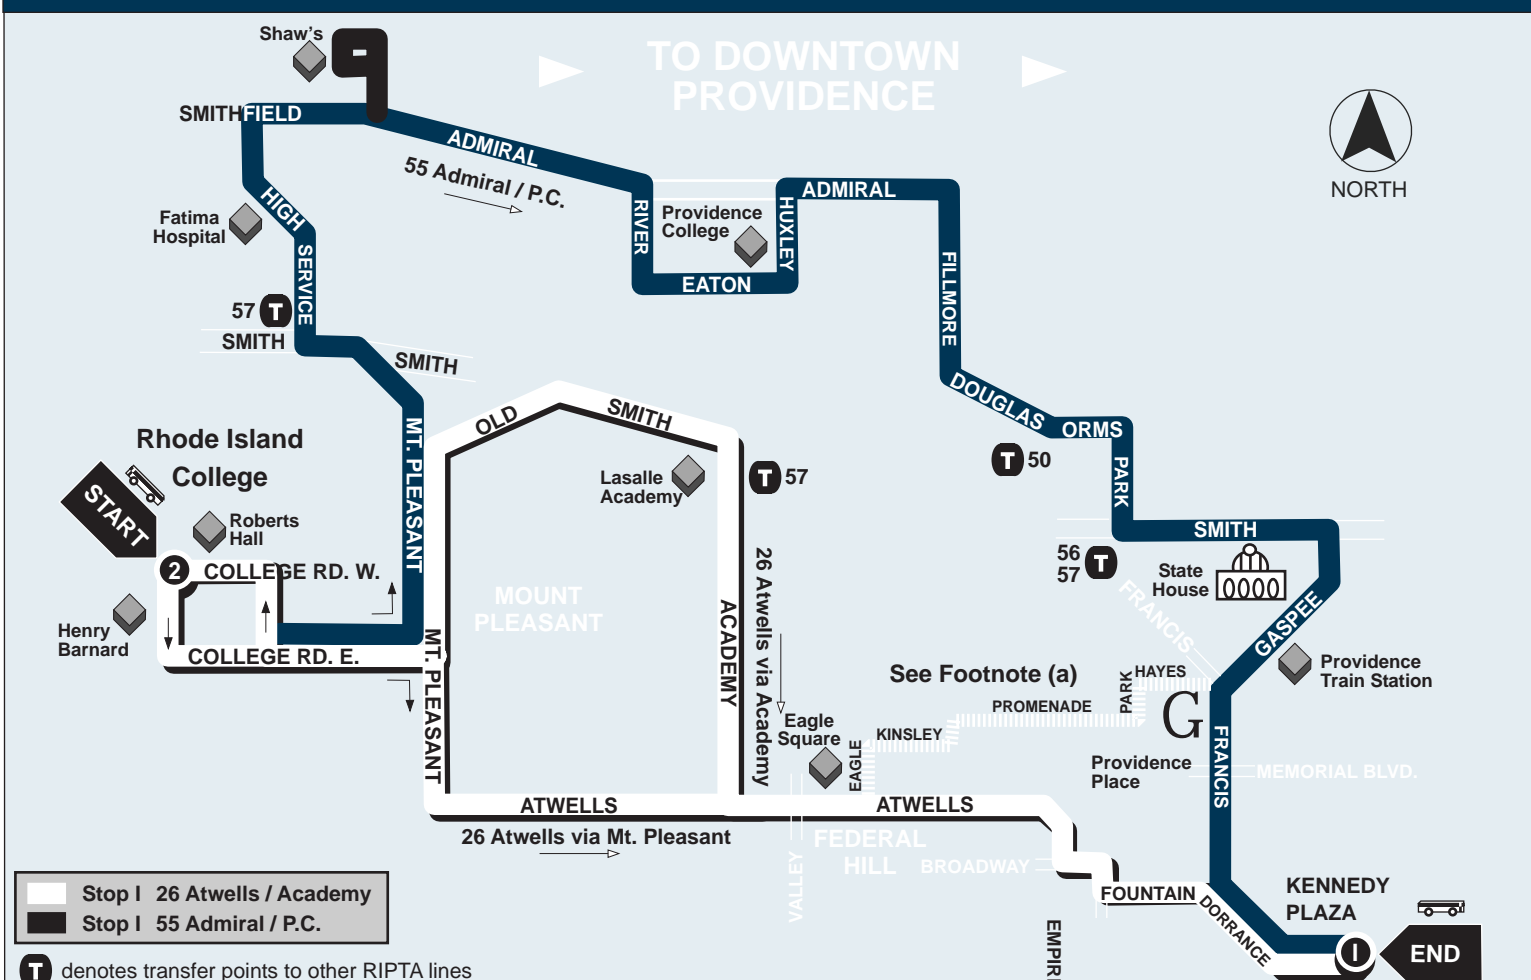

RHODE ISLAND COLLEGE

BUS ROUTE	BUS OPERATES via	BUS STARTS at RI College	BUS ENDS at Kennedy Plaza	BUS ROUTE	BUS OPERATES via	BUS STARTS at RI College	BUS ENDS at Kennedy Plaza
MONDAY TO FRIDAY				SATURDAY			
a 55	Admiral	529a	556a	55	Admiral	628a	656a
a 26	Mt. Pleasant	539a	556a	26	Mt. Pleasant	639a	658a
26	Academy	610a	631a	26	Academy	728a	751a
55	Admiral	609a	636a	55	Admiral	738a	806a
55	Admiral	629a	656a	a 26	Mt. Pleasant	821a	838a
26	Mt. Pleasant	643a	701a	55	Admiral	848a	916a
55	Admiral	653a	721a	a 26	Academy	910a	931a
a 26	Academy	720a	741a	55	Admiral	921a	951a
55	Admiral	717a	746a	55	Admiral	947a	1017a
55	Admiral	742a	811a	a 26	Mt. Pleasant	1005a	1022a
26	Mt. Pleasant	757a	816a	55	Admiral	1013a	1043a
55	Admiral	807a	836a	55	Admiral	1039a	1109a
26	Academy	828a	851a	a 26	Academy	1052a	1113a
55	Admiral	833a	902a	55	Admiral	1105a	1135a
a 26	Mt. Pleasant	909a	926a	55	Admiral	1131a	1201p
55	Admiral	859a	928a	a 26	Mt. Pleasant	1147a	1204p
55	Admiral	923a	954a	55	Admiral	1157a	1227p
26	Academy	953a	1016a	55	Admiral	1223p	1253p
55	Admiral	949a	1020a	a 26	Academy	1234p	1255p
55	Admiral	1015a	1046a	55	Admiral	1249p	119p
26	Mt. Pleasant	1047a	1106a	55	Admiral	115p	145p
55	Admiral	1041a	1112a	a 26	Mt. Pleasant	129p	146p
55	Admiral	1107a	1138a	55	Admiral	141p	211p
a 26	Academy	1135a	1156a	55	Admiral	207p	237p
55	Admiral	1133a	1204p	a 26	Academy	216p	237p
55	Admiral	1159a	1230p	55	Admiral	233p	303p
26	Mt. Pleasant	1227p	1246p	55	Admiral	259p	329p
55	Admiral	1225p	1256p	a 26	Mt. Pleasant	311p	328p
55	Admiral	1249p	122p	55	Admiral	325p	355p
a 26	Academy	115p	136p	55	Admiral	351p	421p
55	Admiral	114p	148p	a 26	Academy	358p	419p
26	Mt. Pleasant	152p	211p	55	Admiral	417p	447p
55	Admiral	142p	216p	55	Admiral	452p	522p
55	Admiral	210p	244p	a 26	Mt. Pleasant	453p	510p
26	Academy	223p	246p	55	Admiral	527p	557p
55	Admiral	238p	312p	a 26	Academy	540p	601p
a 26	Mt. Pleasant	304p	321p	55	Admiral	602p	632p
55	Admiral	307p	340p	a 26	Mt. Pleasant	631p	648p
a 26	Academy	335p	356p	55	Admiral	637p	707p
55	Admiral	334p	408p	55	Admiral	712p	742p
a 26	Mt. Pleasant	414p	431p	55	Admiral	747p	817p
55	Admiral	402p	436p	55	Admiral	822p	852p
55	Admiral	430p	504p	55	Admiral	858p	926p
a 26	Academy	445p	506p				
55	Admiral	458p	532p	(a) Trip operates via Kinsley - Promenade and serves Providence Place Mall			
a 26	Mt. Pleasant	524p	541p				
55	Admiral	526p	600p				
a 26	Academy	556p	616p				
55	Admiral	600p	630p				
55	Admiral	631p	701p				
a 26	Mt. Pleasant	649p	706p				
55	Admiral	656p	726p				
a 26	Academy	734p	754p				
55	Admiral	808p	836p				
55	Admiral	843p	911p				
55	Admiral	1023p	1051p				

No Service on Sunday or Holiday. Passengers needing Sunday service may board #56 Chalkstone Bus at Chalkstone & Mt. Pleasant or #57 Smith Bus at Smith & Mt. Pleasant.

RIC Students may purchase RIPTA Fare Products at half price with ID at the bookstore in the student union

Unlimited Ride Monthly Pass.....	~~$55.00~~	$27.50
15 Ride Pass (Incl. free transfers).....	~~$23.00~~	$11.50
RIPTIKs (10 one ride tickets w/ free transfer).....	~~$17.00~~	$8.75

7 Day Pass for $20   1 Day Pass for $5