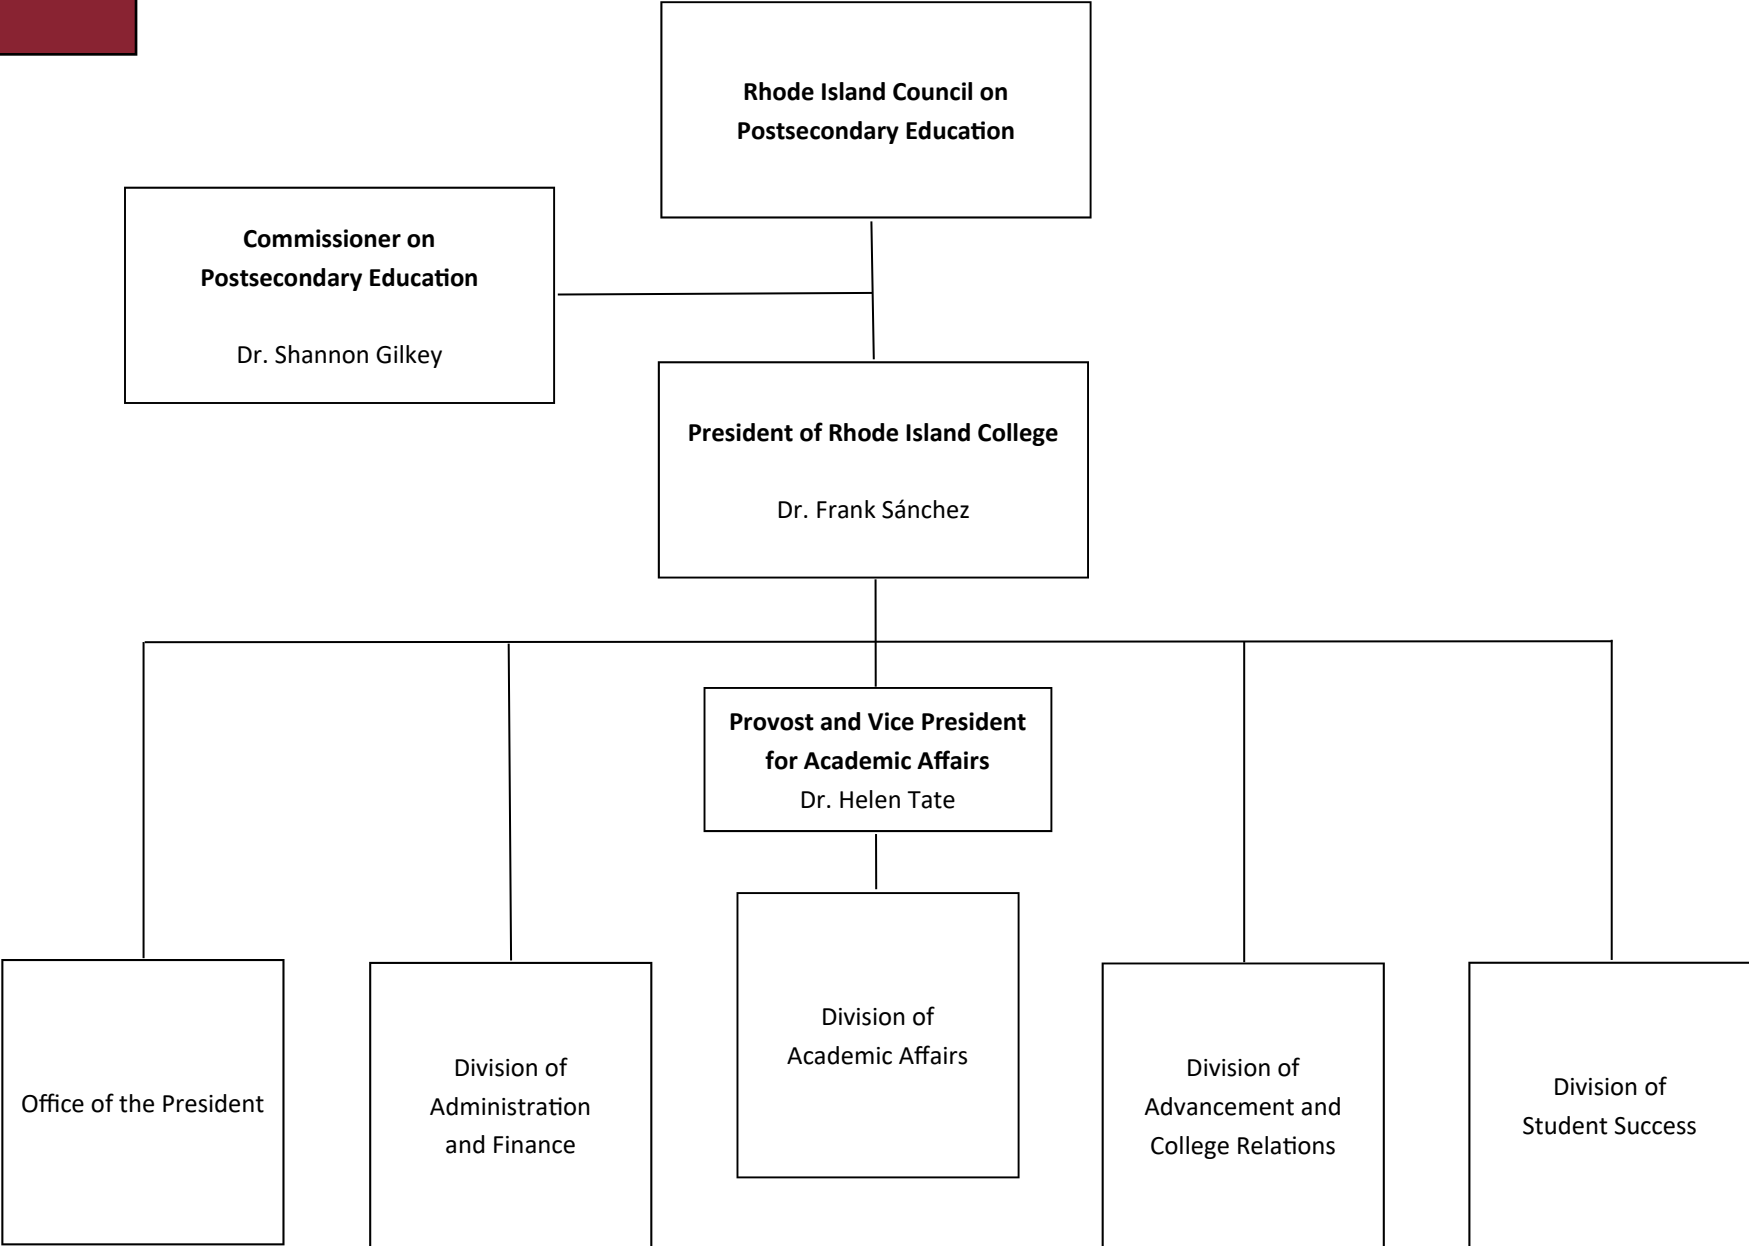

Rhode Island College Tables of Organization

Last Updated: 9/13/21

Office of the President

President of Rhode Island College
Dr. Frank Sánchez

Division of Academic Affairs

Provost/Vice President for Academic Affairs
Dr. Helen Tate

Vice Provost Undergraduate Affairs
Dr. Holly Shadoian

- Adams Library
- Office of Sponsored Projects
- Faculty Center for Teaching and Learning
- Center for Research & Creative Activity
- Sherlock Center
- STEAM Center

— Nursing Education Center

Division of Administration and Finance

**Vice President for
Administration and Finance/CFO**

Stephen Nedder

Division of Advancement and College Relations

Division of Student Success