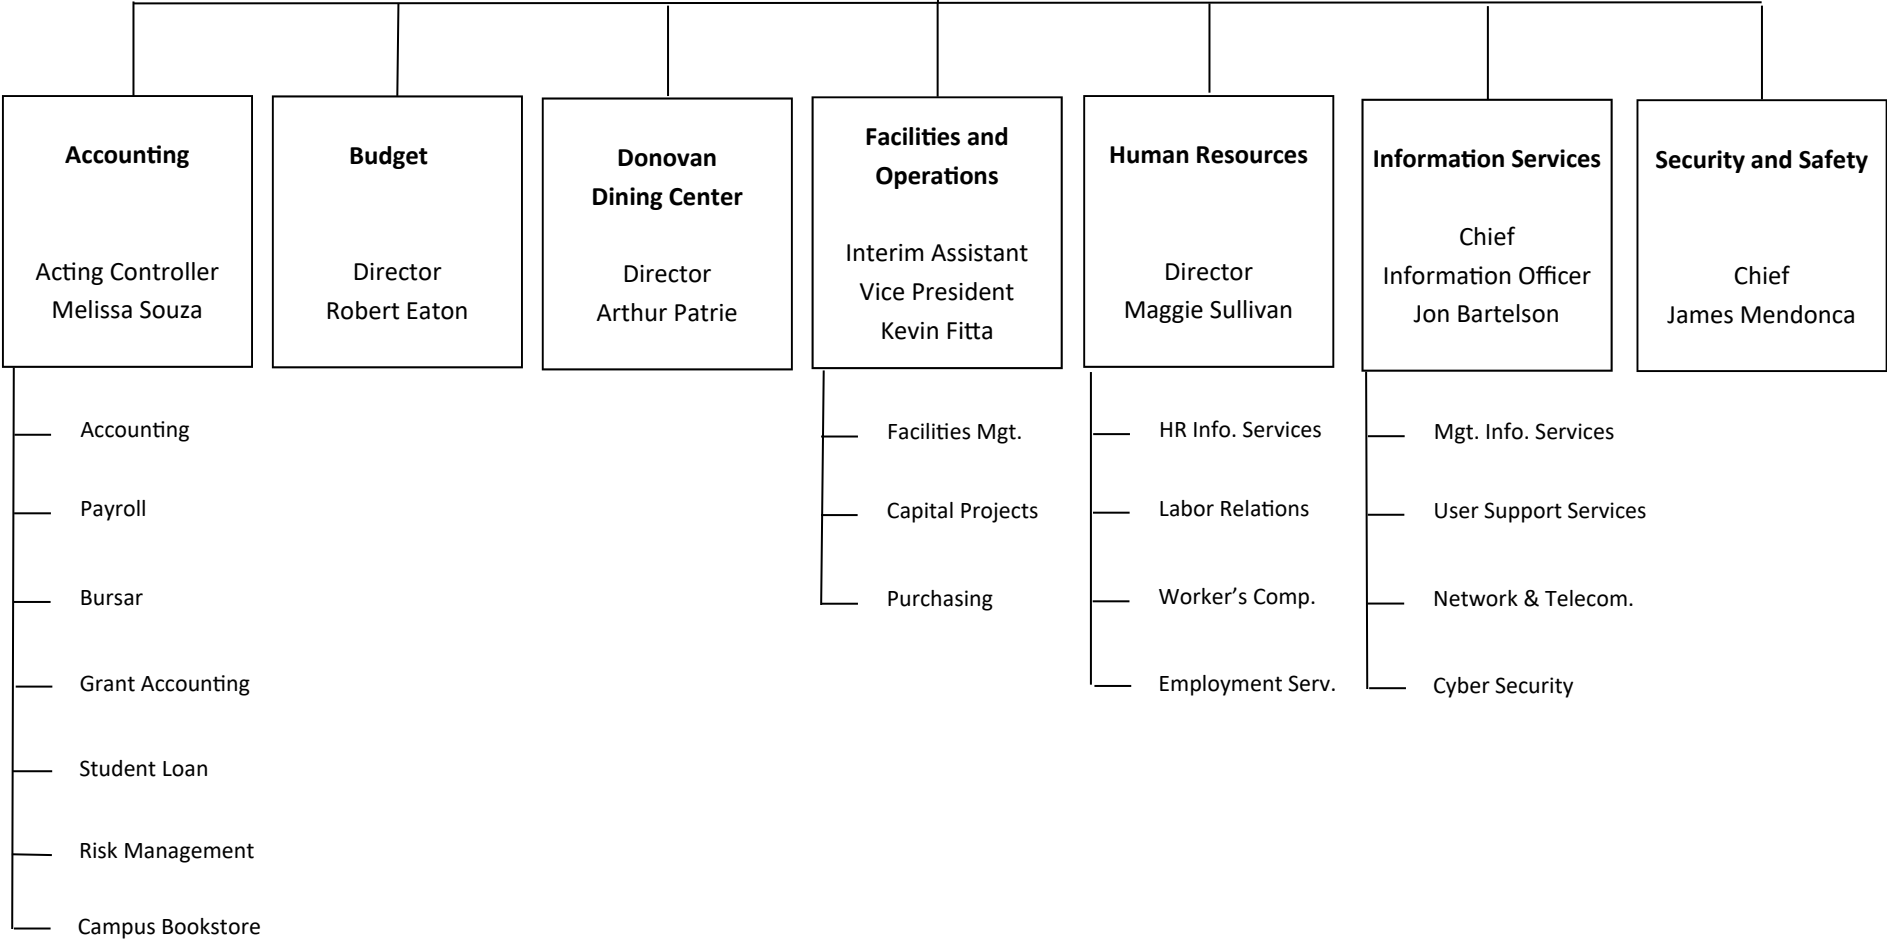

Vice Provost Undergraduate Affairs
Dr. Holly Shadoian

- Adams Library
- Office of Sponsored Projects
- Faculty Center for Teaching and Learning
- Center for Research & Creative Activity
- Sherlock Center
- STEAM Center

— Nursing Education Center

Division of Administration and Finance

**Vice President for
Administration and Finance/CFO**

Stephen Nedder

Division of Advancement and College Relations

Division of Student Success