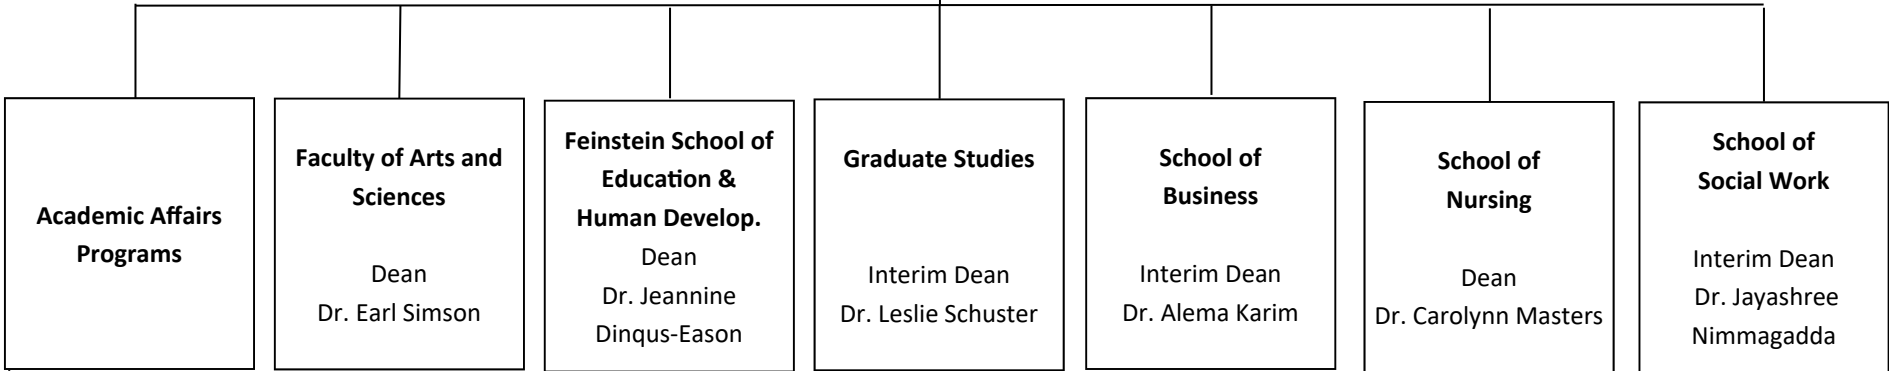

Rhode Island College Tables of Organization

Last Updated: 9/13/21

Office of the President

President of Rhode Island College
Dr. Frank Sánchez

Division of Academic Affairs

Provost/Vice President for Academic Affairs
Dr. Helen Tate

Vice Provost Undergraduate Affairs
Dr. Holly Shadoian

- Adams Library
- Office of Sponsored Projects
- Faculty Center for Teaching and Learning
- Center for Research & Creative Activity
- Sherlock Center
- STEAM Center