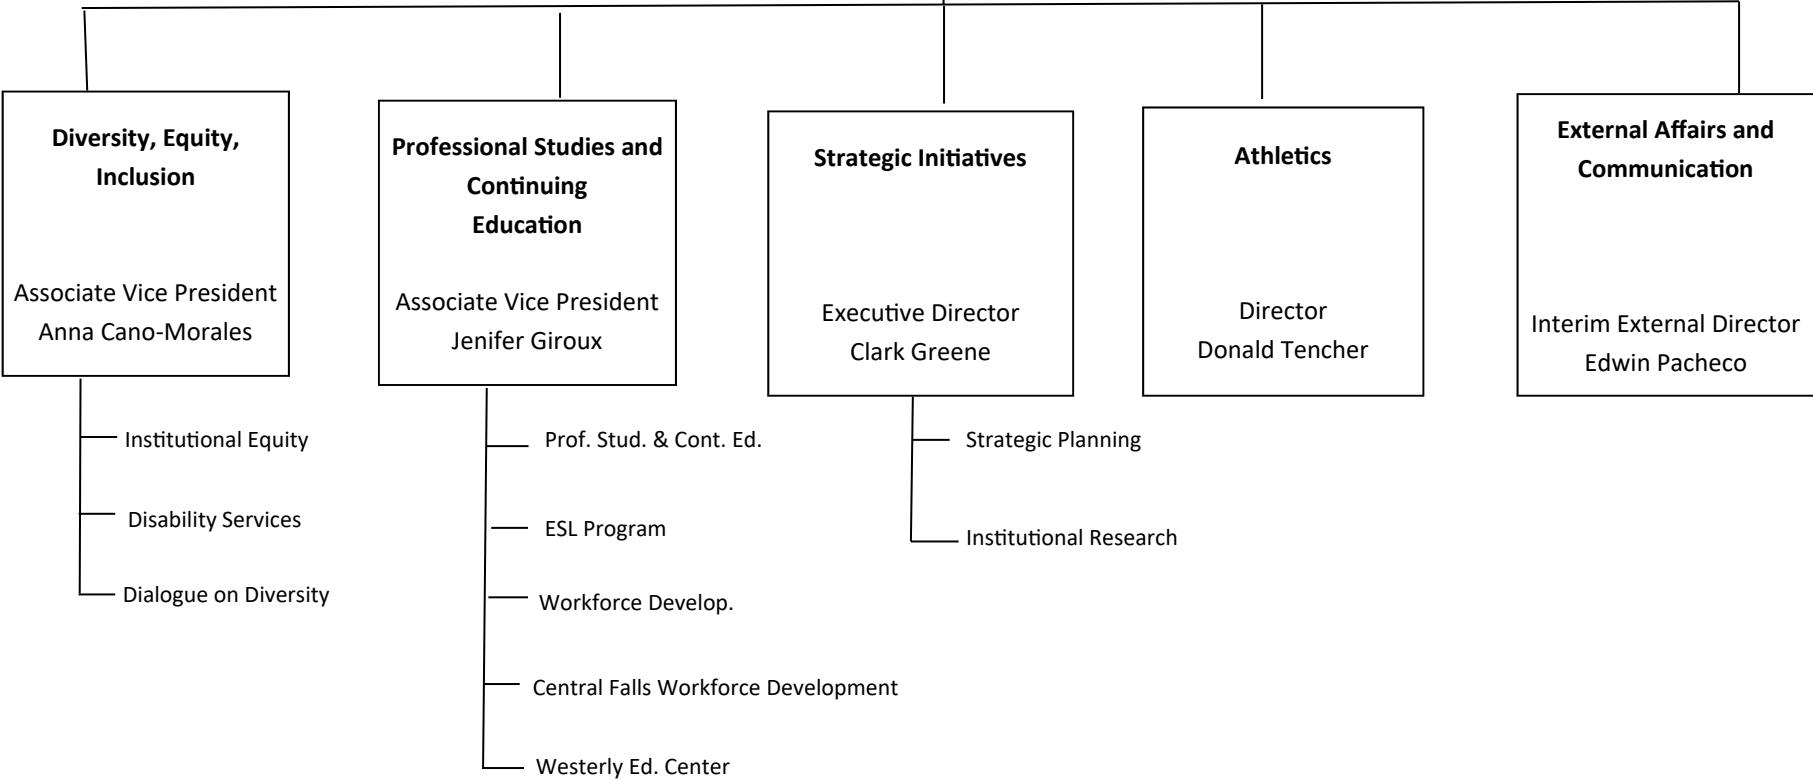

Rhode Island College Tables of Organization

Last Updated: 9/13/21

Office of the President

President of Rhode Island College
Dr. Frank Sánchez

Division of Academic Affairs

Provost/Vice President for Academic Affairs
Dr. Helen Tate

Vice Provost Undergraduate Affairs
Dr. Holly Shadoian

- Adams Library
- Office of Sponsored Projects
- Faculty Center for Teaching and Learning
- Center for Research & Creative Activity
- Sherlock Center
- STEAM Center

— Nursing Education Center

Division of Administration and Finance

**Vice President for
Administration and Finance/CFO**

Stephen Nedder

Division of Advancement and College Relations

Division of Student Success