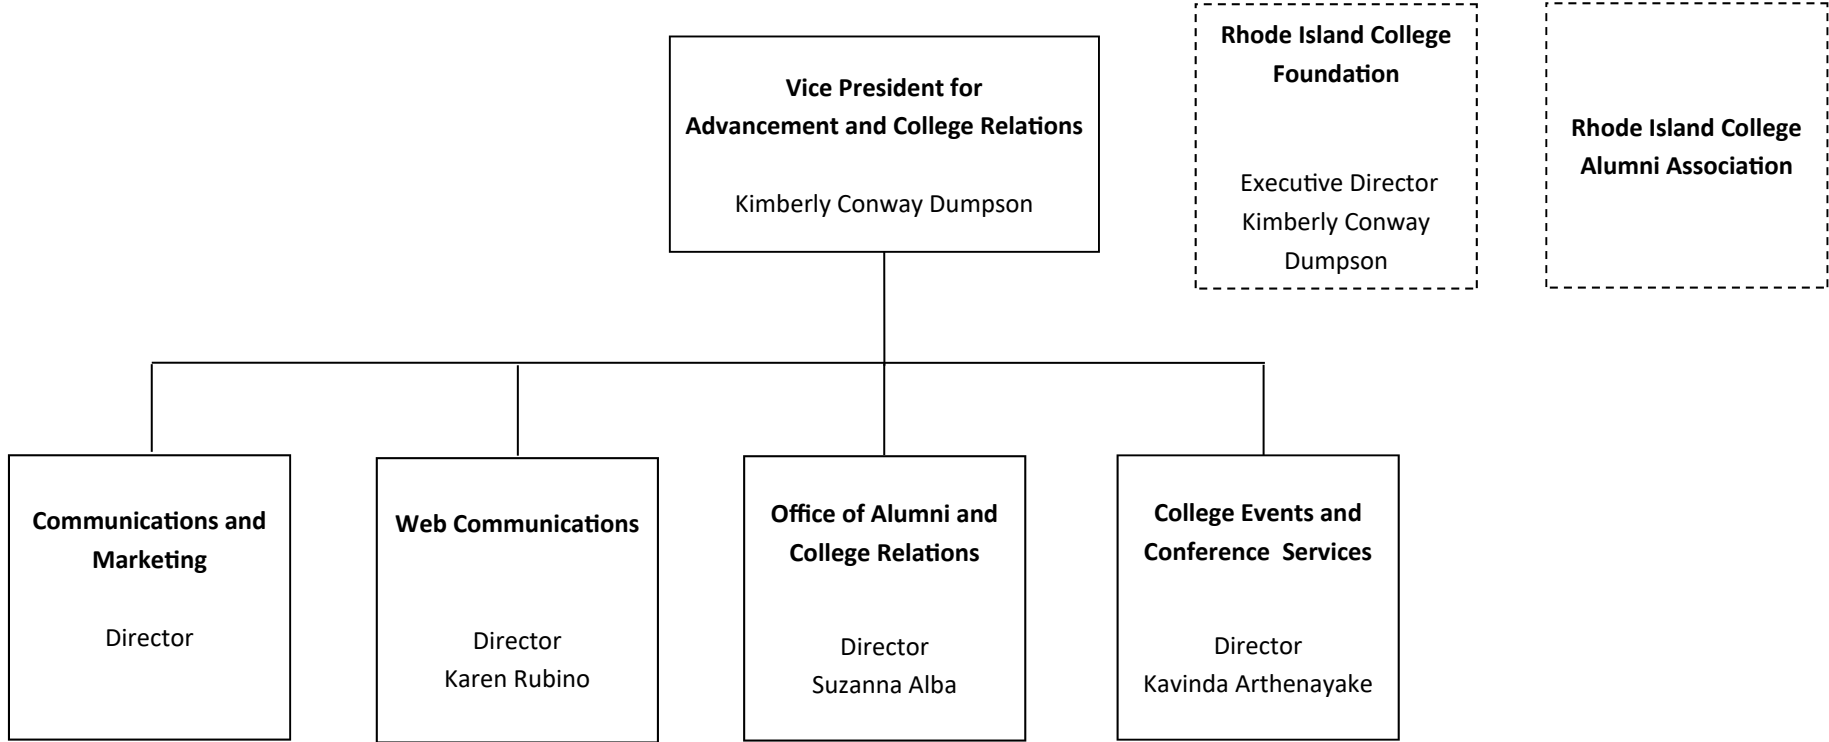

Rhode Island College Tables of Organization

Last Updated: 9/13/21

Office of the President

President of Rhode Island College
Dr. Frank Sánchez

Division of Academic Affairs

Provost/Vice President for Academic Affairs
Dr. Helen Tate

— Nursing Education Center

Division of Administration and Finance

**Vice President for
Administration and Finance/CFO**

Stephen Nedder

Division of Advancement and College Relations

Division of Student Success